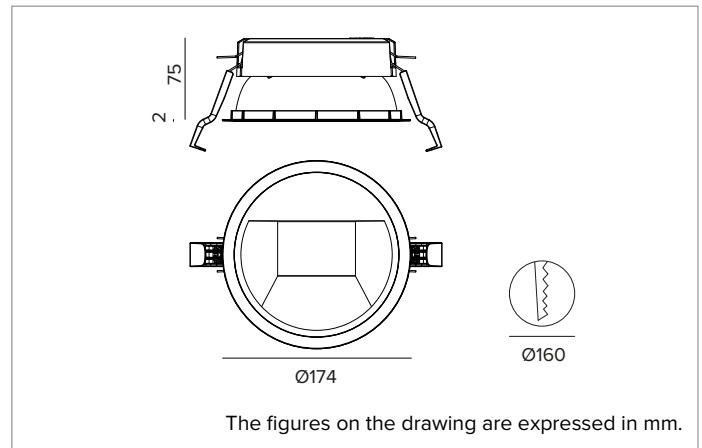

1T8324EL80 | CTEVO WALL WASHER 160

Recessed LED Downlight in a trim version

		4000K	H(m)	D1(m)	D2(m)	E _{max} (lx)	
		Ra80	42°	77°			
Fixture Power	24W	1	0.86	1.70	1897		
Source Flux	3461lm	2	1.73	3.40	474		
Fixture Flux	2398lm	3	2.59	5.11	211		
Efficacy	100lm/W	4	3.46	6.81	119		
TS1573	I _{max} =633cd/klm	I _{max}	2192cd	5	4.32	8.51	76